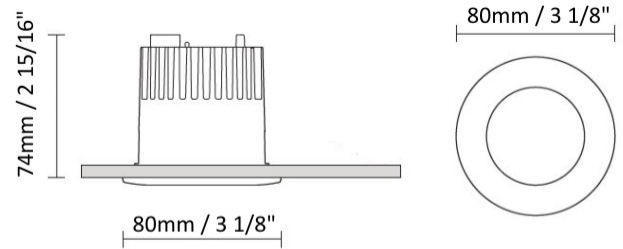

DIXIT RECESSED

E5607021- -

base number LED Dimming Color Temperature

1. To build a product code in our configurator select the specify button on the base model # product page
2. To build a manual product code on this datasheet choose from the options listed below in blue font and add the suffix to the base model #

GENERAL

Series: Dixit
Partner: Ivela
Division: Exterior
Installation: Recessed
Mounting Location: Ceiling
Light Distribution: Adjustable / Direct

PHYSICAL

Diameter (mm): 80
Diameter (in): 3 1/8
Height (mm): 74
Depth (mm): 114
Height (in): 2 15/16
Depth (in): 4 1/2
Min. Recessing Depth (mm): 114
Min. Recessing Depth (in): 4 1/2
Cut-out Measurements: 70mm / 2 3/4"

ELECTRICAL

Lamp Type: LED
Total Output Wattage (W): 12
Dimming: [Tri-Mode (Non-Dimming and Phase Dimming (120Vac only) and 0-10V Dimming)](#)
Driver Included: No
Driver Location: Recessed Housing
Driver Type: Constant Current - Universal
Driver Class: Class 2
Housing: See Components
Input Voltage (V): 120 - 277
Constant Current (MA): 350

LED

Number of LEDs: 1
Color Temperature (°K): [2700 / 3000 / 3500 / 4000](#)
CRI: >80 CRI
Efficiency (%): 88
Lamp Life (hrs): 50000

OPTICAL

RATINGS AND CERTIFICATIONS

Certified By: CSA Certified to UL and CSA Standards
IP rating: IP43