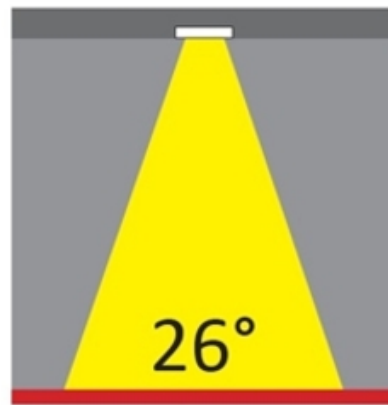

DIXIT RECESSED

E5607021-

PROJECT	
TYPE	
SPECIFIER	
QUANTITY	
DATE	

	DP	DV	
Dimming	Phase	0-10V	
Color Temperature	27K 2700K	30K 3000K	35K 3500K
		40K 4000K	K°

Order Example **K°**
L5XXXXXX-DV-30K
0-10V
3000K