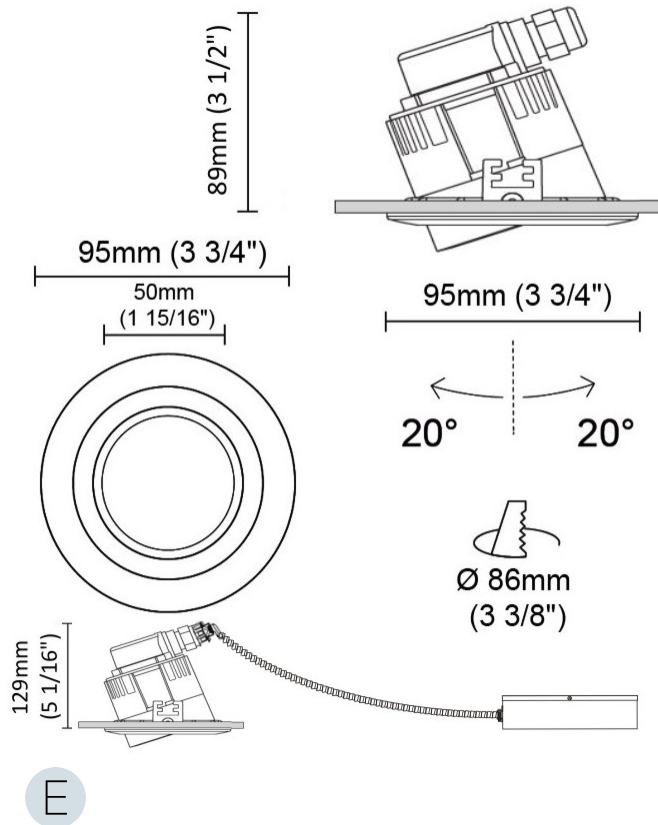

ELECTRICAL

Lamp Type: LED
Total Output Wattage (W): 12
Dimming: Tri-Mode (Non-Dimming and Phase Dimming (120Vac only) and 0-10V Dimming)
Driver Included: No
Driver Location: Recessed Housing
Driver Type: Constant Current - Universal
Driver Class: Class 2
Housing: See Components
Input Voltage (V): 120 - 277
Constant Current (MA): 350

LED

Number of LEDs: 1
Color Temperature (°K): 2700 / 3000
Max. Delivered Lumen (lm): 1447
Nominal Lumen (lm): 1650
CRI: >80 CRI
Efficiency (%): 87.7
Lamp Life (hrs): 50000
Upon Request: 3500K upon request

OPTICAL

Reflector: Mirror-metallized thermoplastic material
Optic: 26
Beam Angle: Symmetric
Adjustability: Tilt ±20°
Upon Request: Optics 45° (mirror-metallized) / 65° (white)

RATINGS AND CERTIFICATIONS

Certified By: Certified for North American Standards
IP rating: IP66

UL Rating: IK08 © 2026, T 1800-388-3382, F 416-247-9319, www.zaneen.com

Custom specifications by adding 'INT' at the end of the existing Model #. For assistance on 'custom' specifications, contact zteam@zaneen.com. In a constant effort to supply the best product, we reserve the right to change specifications or materials without notice. The most recent specification sheets are found at zaneen.com